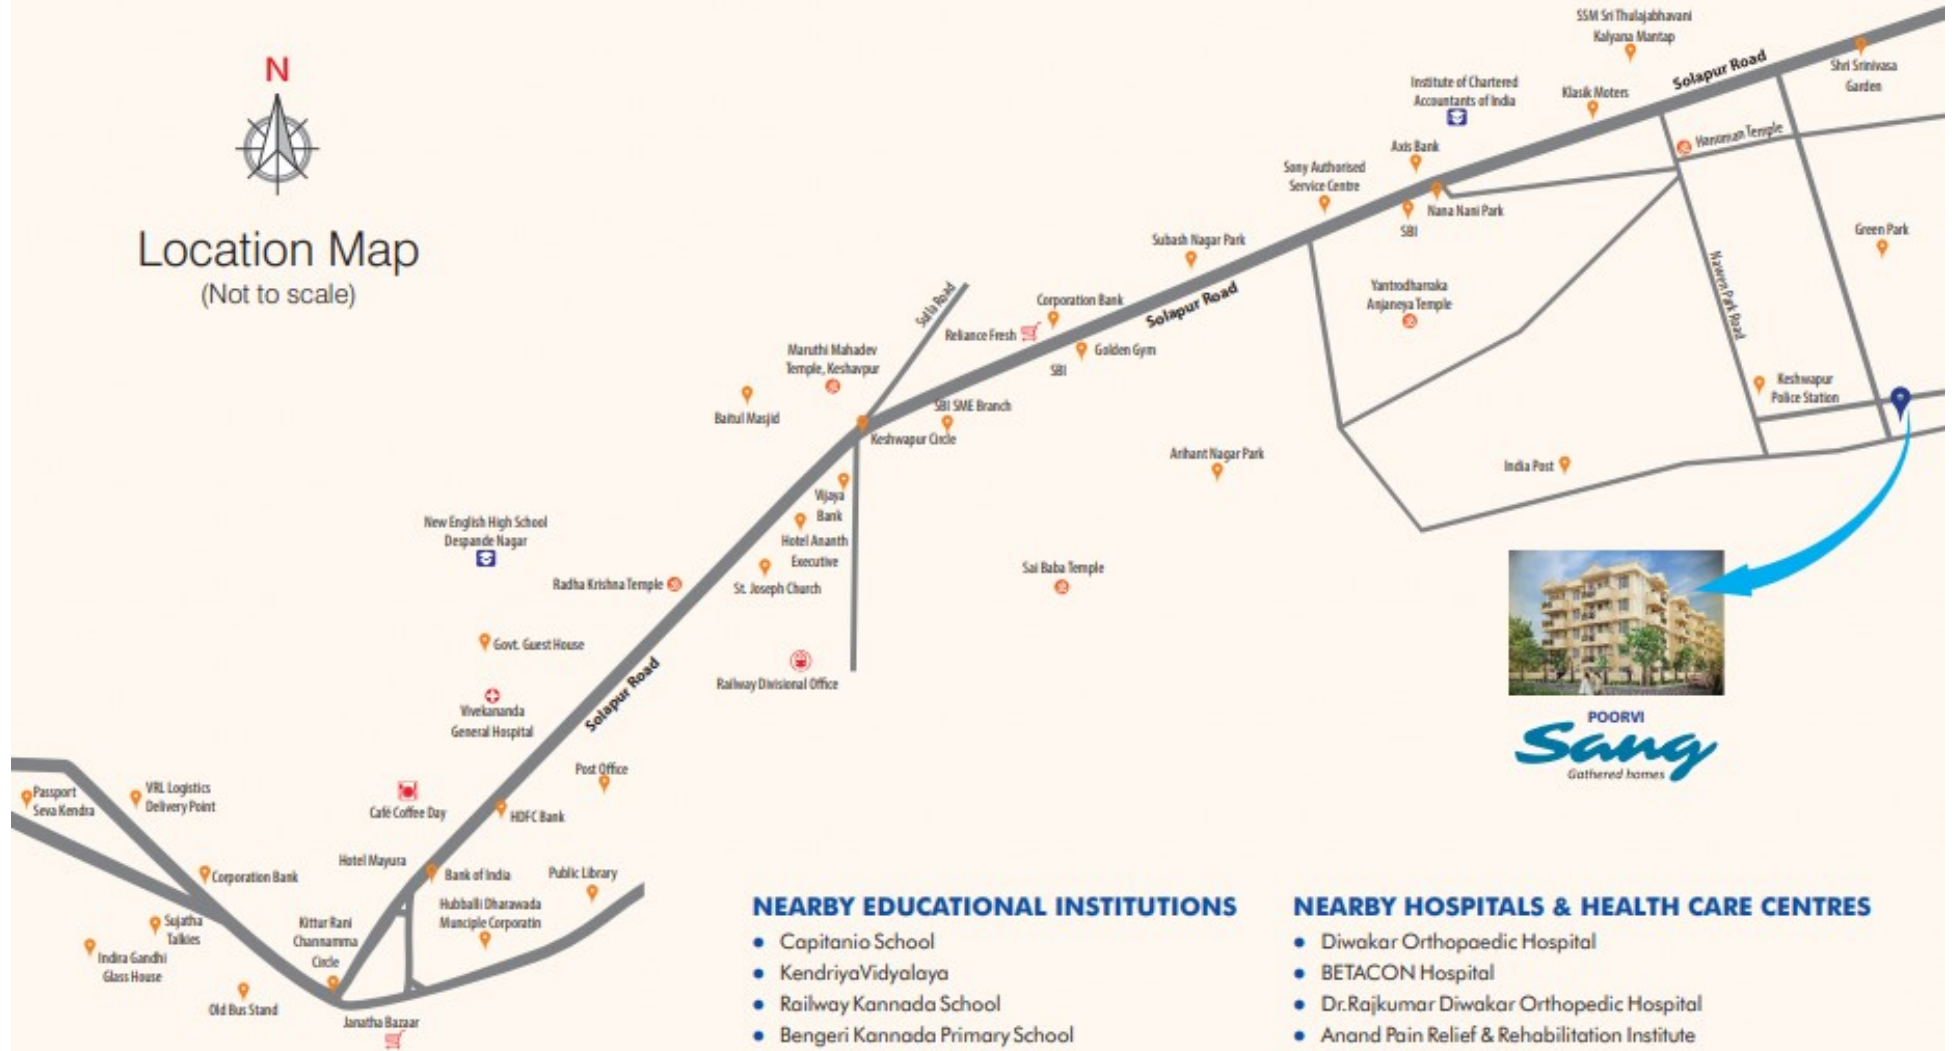

Location Map (Not to scale)

NEARBY EDUCATIONAL INSTITUTIONS

- Capitanio School
- Kendriya Vidyalaya
- Railway Kannada School
- Bengeri Kannada Primary School
- Government Urdu High School
- Vishweswaraih Polytechnic
- Mahatma Gandhi Vidyalaya
- Sri Chaitanya Techno School
- Sacred Heart Convent Primary School
- St. Mary's High School
- Dr. G. V. Joshi Rotary English Medium High School
- Mahesh PU College

NEARBY HOSPITALS & HEALTH CARE CENTRES

- Diwakar Orthopaedic Hospital
- BETACON Hospital
- Dr. Rajkumar Diwakar Orthopedic Hospital
- Anand Pain Relief & Rehabilitation Institute
- Railway Central Hospital
- Shivakrupa Hospital
- Hubli Assisted Conception Centre
- Kalghatgi Hospital

NEARBY SHOPPING MALLS & HYPERMARKET

- Basant City Centre Mall
- Galaxy Mall
- Lakshmi Mall
- U Mall
- Marvel Artiza